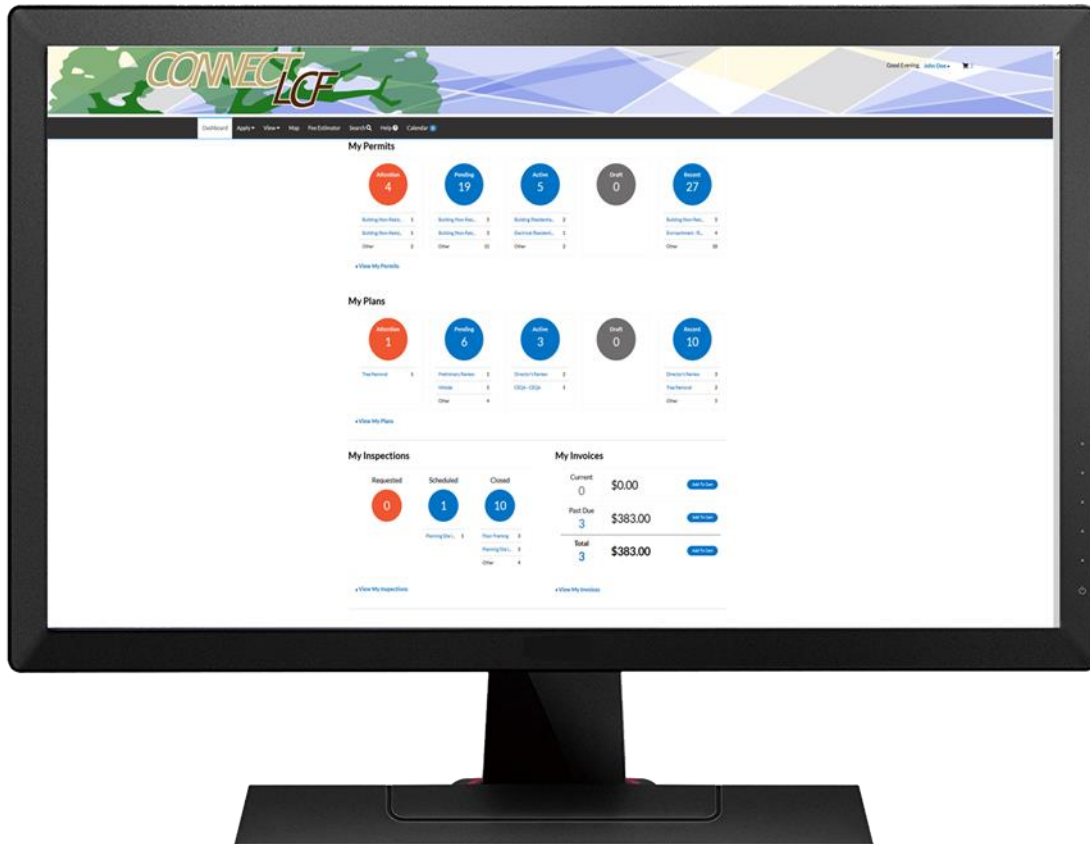

CONNECT LCF

Feature Spotlight: DASHBOARD

ORGANIZE YOUR PERMITS, PLANS, INSPECTIONS, AND INVOICES ALL ON ONE PAGE!

MY PERMITS

Attention

Instantly view permits requiring your attention

Active, Pending, & Draft

All tallied and one click away from viewing.

MY PLANS

Attention

Instantly view permits requiring your attention

Active, Pending, & Draft

All tallied and one click away from viewing.

MY INSPECTIONS

Requested