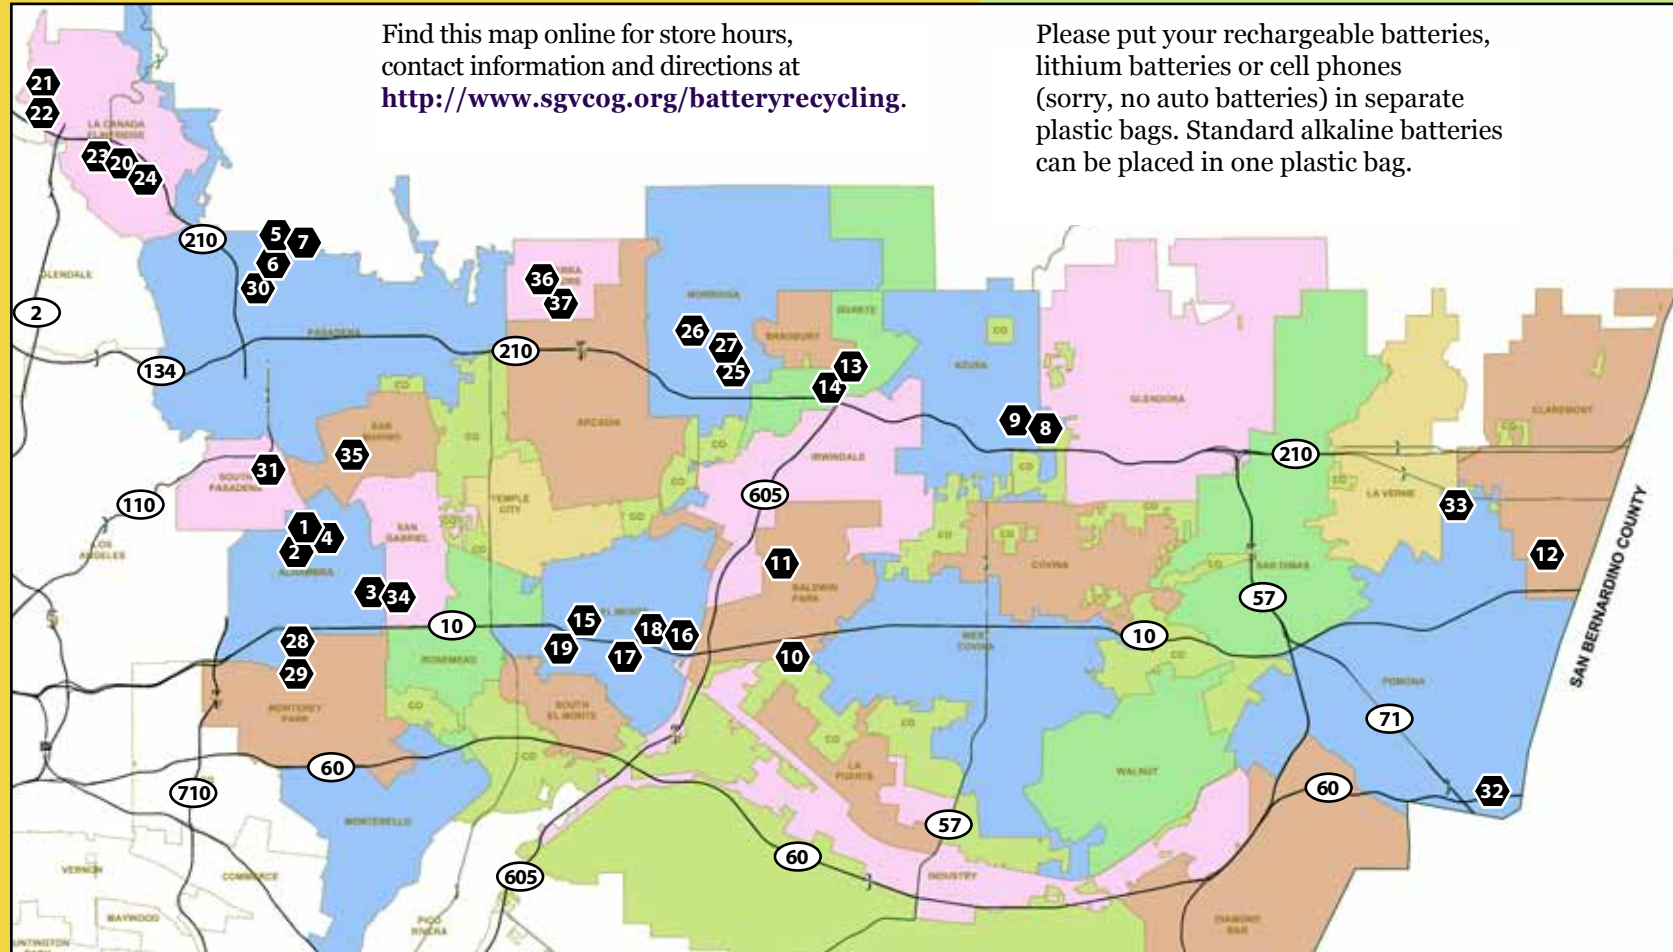

Azusa

8. Cute Cuts Salon & Barber
934 E. Alostia Ave.
9. Los Zorros Meat Market
794 E. Alostia Ave.

Baldwin Park

10. Fresh & Easy Neighborhood Market, 1640 Puente Ave.
11. Vallarta Supermarket
13940 Ramona Blvd.

Claremont

12. Hendricks Pharmacy
137 N. Harvard Ave.

Duarte

13. Frontier Hardware
2137 Huntington Dr.
14. Route 66 Car Wash
2110 E. Huntington Dr.

El Monte

15. Baldwin Car Wash
9955 Valley Blvd.
16. El Monte Auto Spa & Resort
12269 Garvey Ave.
17. Grant's True Value Hardware
10944 E. Garvey Ave.
18. Star Hand Car Wash
3447 N. Peck Rd.

South El Monte

19. Super Kleen Hand Car Wash
2745 Rosemead Blvd.

Find this map online for store hours, contact information and directions at <http://www.sgvoc.org/batteryrecycling>.

Please put your rechargeable batteries, lithium batteries or cell phones (sorry, no auto batteries) in separate plastic bags. Standard alkaline batteries can be placed in one plastic bag.