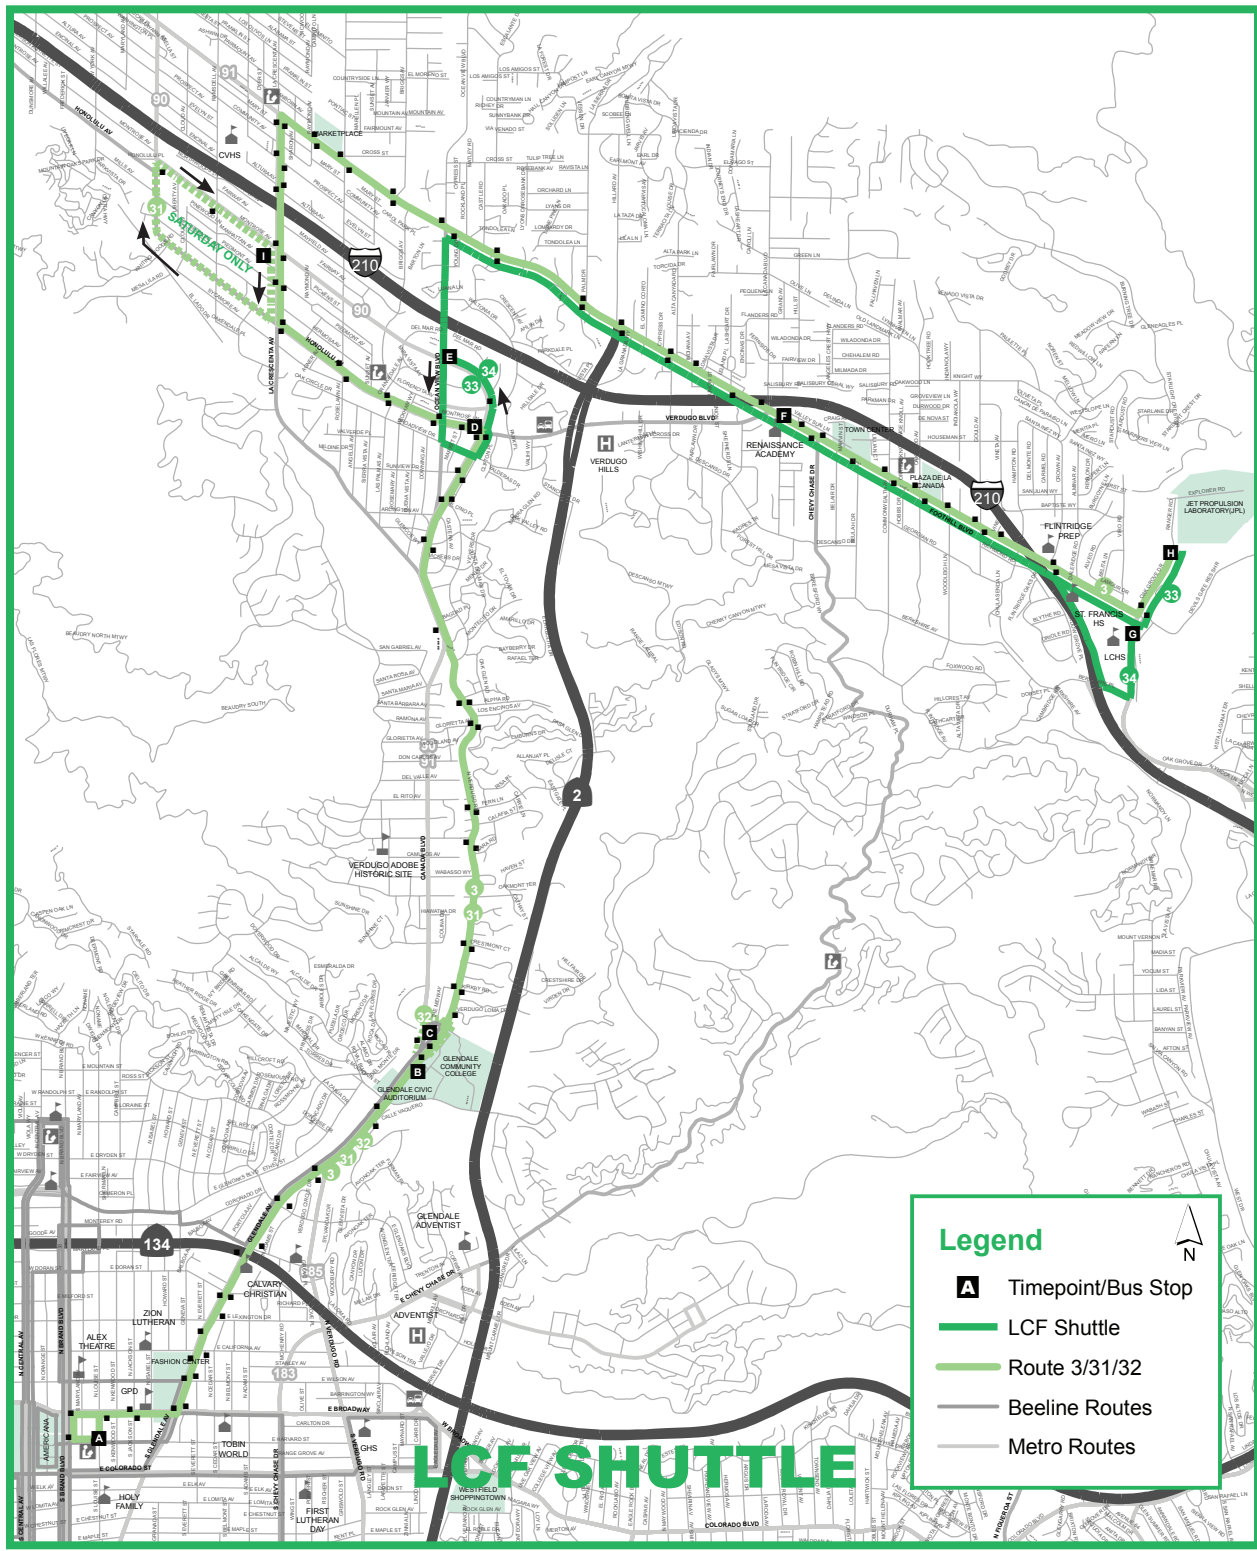

EASTBOUND TO JPL

Route	Honolulu @ Market D	Montrose @ Ocean View E	Foothill @ Cornishon F	La Cañada High School G	JPL H
33	---	5:55	6:04	---	6:12
3	6:11	---	6:24	---	6:32
3	6:27	---	6:40	---	6:48
33	---	6:35	6:44	---	6:52
3	7:02	---	7:18	---	7:26
33	---	7:17	7:29	---	7:40
3	7:17	---	7:40	---	7:50
3	7:42	---	7:58	---	8:06
3	8:11	---	8:27	---	8:35
33	---	8:20	8:31	---	8:40
3	8:46	---	9:02	---	9:10
33	---	9:15	9:26	---	9:35
3	9:26	---	9:42	---	9:50
33	---	10:01	10:12	---	10:21
3	10:06	---	10:22	---	10:30
3	10:39	---	10:55	---	11:03
33	---	10:47	10:58	---	11:07
3	11:21	---	11:37	---	11:45
33	---	11:33	11:44	---	11:53
3	12:06	---	12:24	---	12:36
33	---	12:19	12:30	---	12:39
3	12:37	---	12:55	---	1:07
33	---	1:09	1:20	---	1:29
3	1:29	---	1:47	---	1:59
33	---	1:55	2:06	---	2:15
34	---	2:17	2:27	2:41	---
3	2:20	---	2:38	---	2:50
33	---	2:41	2:53	---	3:04
3	2:46	---	3:04	---	3:17
34	---	3:14	3:26	3:35	---
3	3:35	---	3:51	---	3:59
33	---	3:44	3:55	---	4:04
34	---	4:08	4:20	4:29	---
33	---	4:30	4:41	---	4:50
3	4:28	---	4:44	---	4:52
3	5:07	---	5:26	---	5:37
3	5:33	---	5:52	---	6:03
3	6:21	---	6:37	---	6:45
3	7:17	---	7:33	---	7:41
3	7:43	---	7:59	---	8:07

PM times are in bold.
Times are approximate. Schedules are subject to change.

Legend

- **A** Timepoint/Bus Stop
- LCF Shuttle
- Route 3/31/32
- Beeline Routes
- Metro Routes